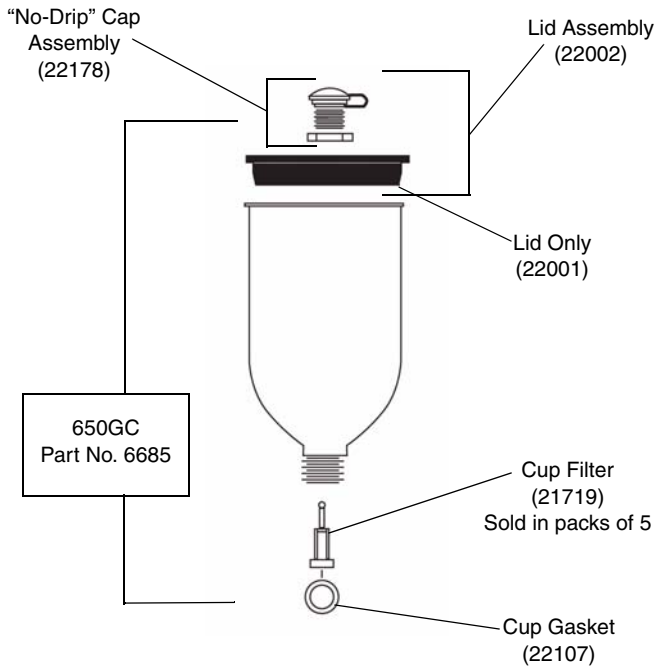

GRAVITY FEED CUPS

310588G

Model MGC125 (7505)
Aluminum Gravity Cup (4 oz., 0.12 L)

Adaptor For Mini Cup
Use on Larger Gun Models

Model MGC190 (7506)
Aluminum Gravity Cup (6 oz., 0.18 L)

Adaptor For Mini Cup
Use on Larger Gun Models

Model 650GC (6685)
Aluminum Gravity Cup (23 oz., 0.69 L)

Model 1000GC (6690) (Optional Accessory)
Aluminum Gravity Cup (33.8 oz., 1 L)