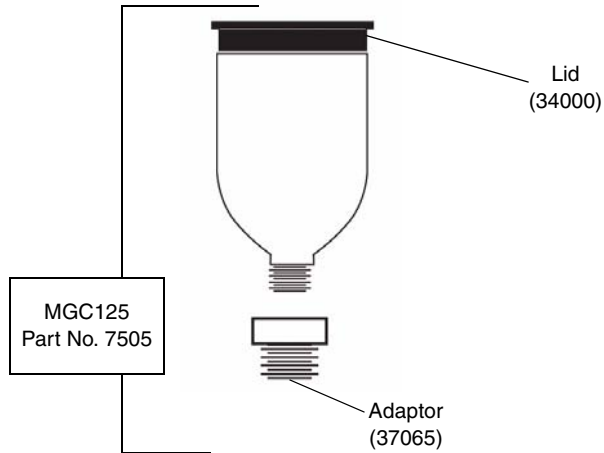

GRAVITY FEED CUPS

310588G

Model MGC125 (7505)
Aluminum Gravity Cup (4 oz., 0.12 L)

Adaptor For Mini Cup
Use on Larger Gun Models

Model MGC190 (7506)
Aluminum Gravity Cup (6 oz., 0.18 L)

Adaptor For Mini Cup
Use on Larger Gun Models

Model 650GC (6685)
Aluminum Gravity Cup (23 oz., 0.69 L)

Model 1000GC (6690) (Optional Accessory)
Aluminum Gravity Cup (33.8 oz., 1 L)