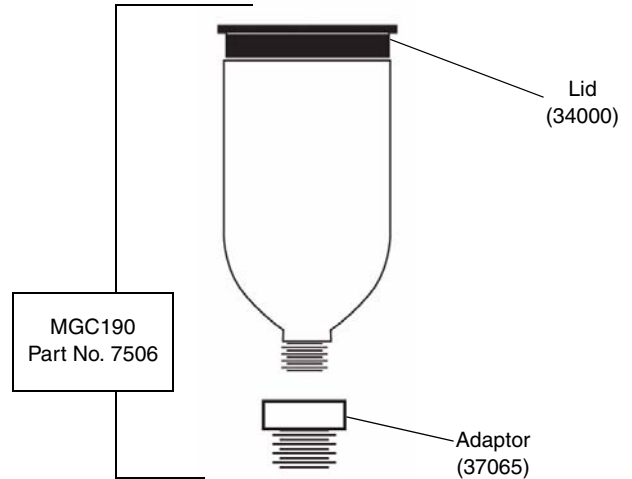

GRAVITY FEED CUPS

310588G

Model MGC125 (7505)
Aluminum Gravity Cup (4 oz., 0.12 L)

Adaptor For Mini Cup
Use on Larger Gun Models

Model MGC190 (7506)
Aluminum Gravity Cup (6 oz., 0.18 L)

Adaptor For Mini Cup
Use on Larger Gun Models

Model 650GC (6685)
Aluminum Gravity Cup (23 oz., 0.69 L)

Model 1000GC (6690) (Optional Accessory)
Aluminum Gravity Cup (33.8 oz., 1 L)