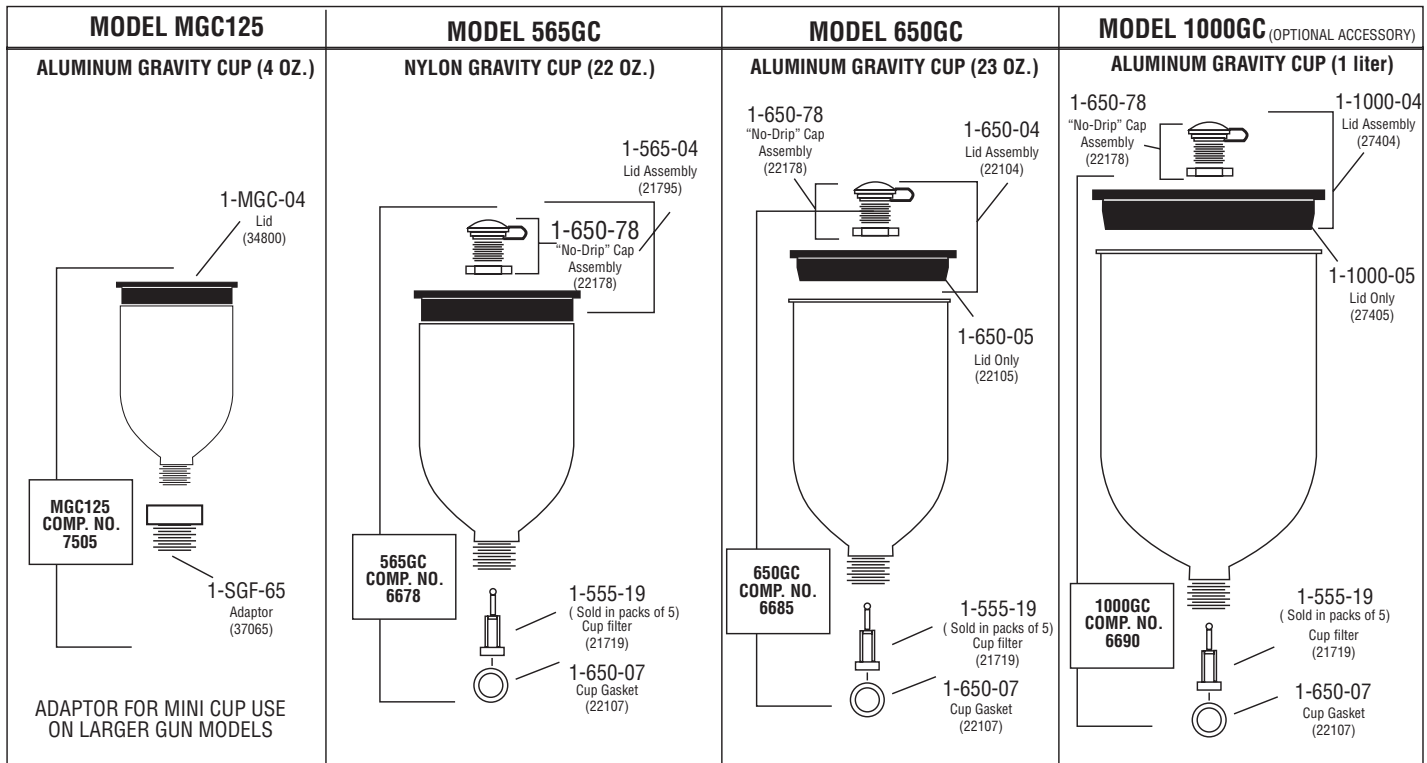

GRAVITY FEED CUP ASSEMBLIES

MODEL 400 SIPHON CUP ASSEMBLY (COMP. NO. 6510)

MODEL 450 "NO-DRIP" SIPHON CUP ASSEMBLY (COMP. NO. 6610)